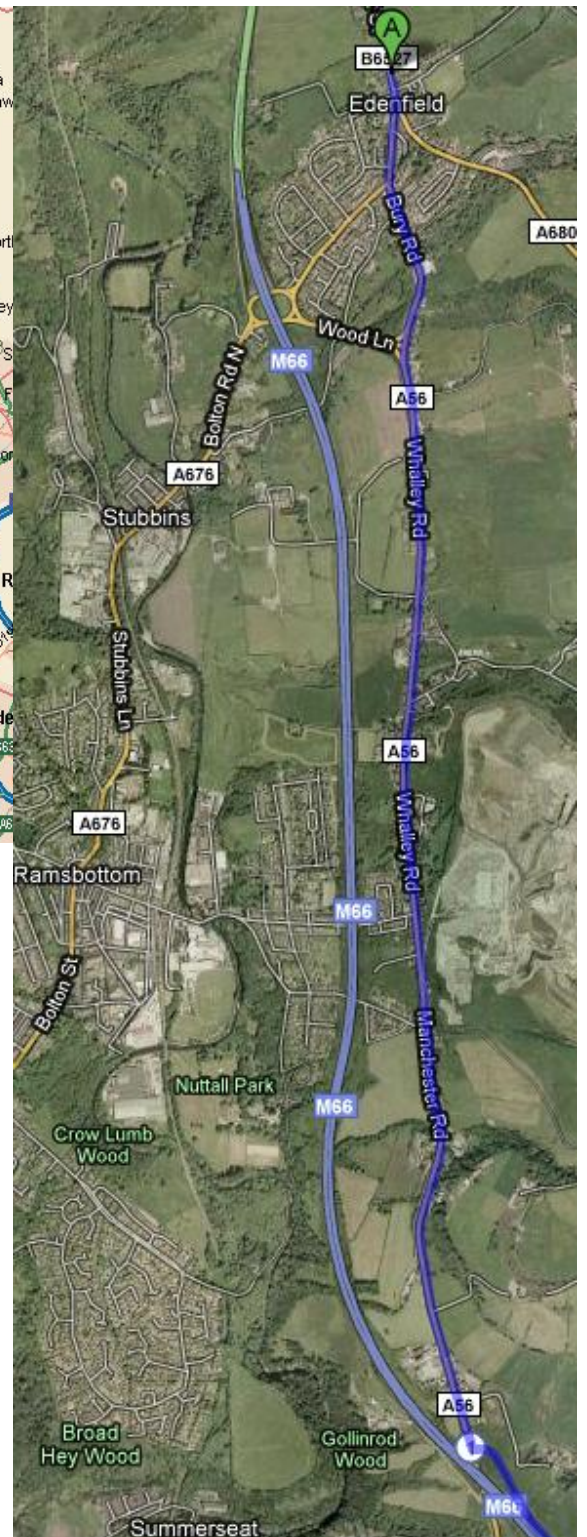

DIRECTIONS – Head Office

Turn onto M66 at Junction 18 from the M60 (M62), leave M66 at Junction 1 (Ramsbottom / Bury), turn right (north) off the slip road onto the A56 towards Ramsbottom / Rawtenstall / Burnley.

Stay on this road, following signs for A680 Rochdale, until you come to the Rostron Arms pub and a mini-roundabout – go straight across for approximately 100 yards.

ICCS Limited is on the right on the corner of Market Street and Gincroft Lane.