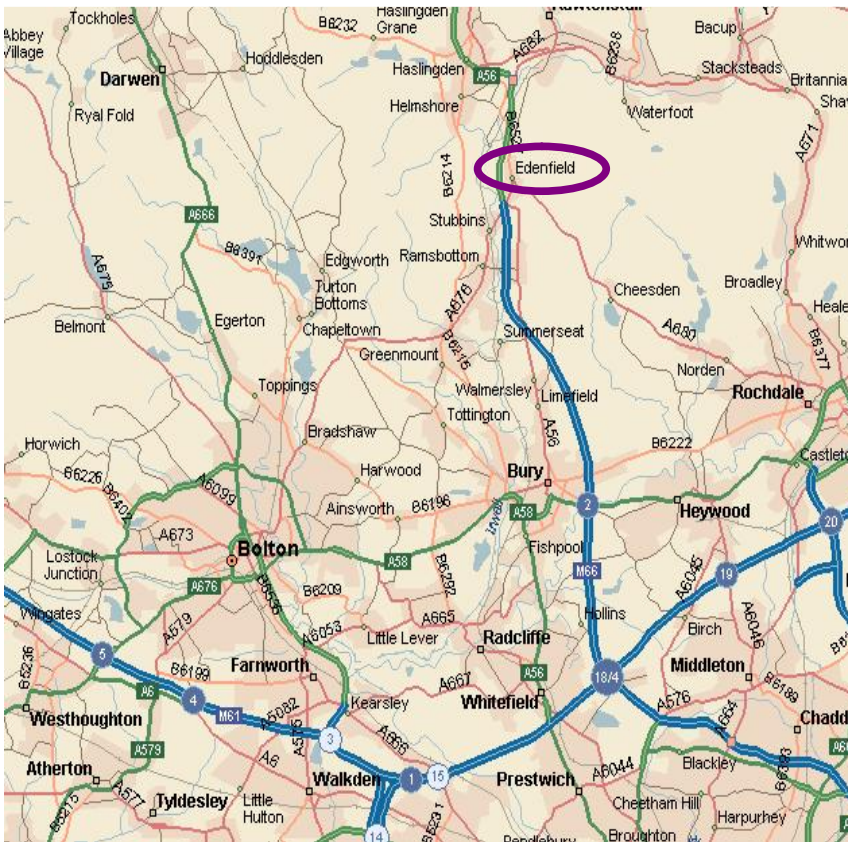

DIRECTIONS – Head Office

Turn onto M66 at Junction 18 from the M60 (M62), leave M66 at Junction 1 (Ramsbottom / Bury), turn right (north) off the slip road onto the A56 towards Ramsbottom / Rawtenstall / Burnley.

Stay on this road, following signs for A680 Rochdale, until you come to the Rostron Arms pub and a mini-roundabout – go straight across for approximately 100 yards.

ICCS Limited is on the right on the corner of Market Street and Gincroft Lane.